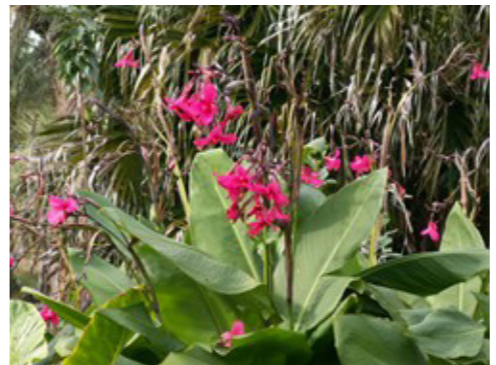

Code	Quantity	Botanical Name	Common Name	Estimated Size	Remarks
AL MA	5	<i>Alocasia macrorrhiza</i>	Elephants ears	Pb8	Tropical plant with large green leaves.
AL NU	8	<i>Alpinia nutans</i>	False cardamon	Pb8	Tropical plant with deep green foliage.
AL RU	5	<i>Alcantarea 'rubra'</i>	Alcantarea	Pb12	Uniquely shaped plant with deep red leaves.
AR AL	8	<i>Archontophoenix alexandrae</i>	King palm	1.8m-2.2m	Elegant fast growing palm with deep green leaves.
BM GG	27	<i>Buxus microphylla 'Green Gem'</i>	Japanese Box	0.3m	Dense evergreen shrub with lime green foliage. Strong form.
CA IR	27	<i>Canna iridifolia</i>	Canna lily	Pb8	Tall Canna lily with deep pink flowers.
CH AT	6	<i>Chamaedorea atrovirens</i>	Cat palm	Pb28	Low growing palm with deep green leaves.
DY PA	9	<i>Dyopsis lutescens</i>	Dyopsis palms	2.5m	Stunning slow growing palm.
GA VI	26	<i>Gardenia 'Vietchii'</i>	Gardenia	Pb8	Tropical plant with fragrant white flowers.
HE CU	3	<i>Heliconia subulata</i>	Lobster claw	Pb18	Tropical plant with red hanging flowers.
HI RS	4	<i>Hibiscus rosa-sinensis</i>	Hibiscus	Pb8	Tropical plant with red flowers in summer.
JA MI	1	<i>Jacaranda mimosifolia</i>	Jacaranda	Pb95	Large tree with light purple flowers in spring.
LI RE	56	<i>Ligularia reniformis</i>	Ligularia	Pb8	Large leaved tropical plant with deep green leaves.
OP PL	25	<i>Ophiopogon planiscarpus</i>	Mondo grass	Pb2	Strappy leaved groundcover with deep green leaves.
ST FL	2	<i>Stephanotis floribunda</i>	Stephanotis	Vine	Tropical climber with scented white flowers.
ST NI	1	<i>Strelitzia nicholai</i>	Giant bird of paradise	Pb95	Tall large leaved tropical plant.
ZE CA	58	<i>Zepheranthes candida</i>	Autumn crocus	Pb2	Strappy leaved groundcover with white flowers.

Remove a clump of *Agapanthus* from around the box on the side of the house on the neighbours driveway and replace with *Canna lillies* to screen the box.

Tractorseat plant
Ligularia reniformis

Gardenia
Gardenia vietchii